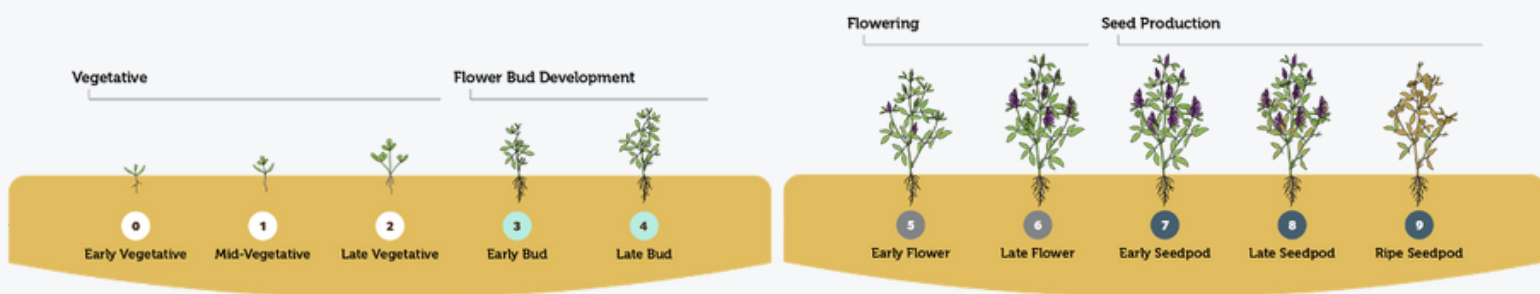

## SPRAY PROGRAMME: LUCERNE/ALFALFA

1. APPLICATION: BETWEEN STAGES 1-2

2. 14 DAYS LATER

3. FURTHER 21 DAYS

\*THEN EVERY 21-26 DAYS TILL CUTTING/HARVESTING

\*IMMEDIATELY AFTER CUTTING START AGAIN, NEXT 14 DAYS LATER, THEN EVERY 21-26 DAYS

IMPORTANT TO APPLY IMMEDIATELY AFTER CUTTING

SOLUTION = 1TSP / 1L WATER